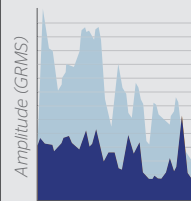

Easily handles today's biggest, most powerful tractors and is designed to take on more.

Lasts as much as 30% longer than any other positive-drive track.

Trackman® RowTech™

Features 70% more tread rubber for greater damage resistance and improved ride quality.

Built with five layers of MAXXTUFF™ steel belting in the carcass - the highest concentration of steel belting reinforcement in the market.

Up to 70% Reduction in Vibration

Heavy Equipment

■ Standard Track
■ Trackman