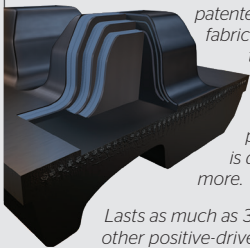

Trackman

New Holland® Tractor

T9 SmartTrax

Row Crop

Genesis T8 Series with SmartTrax

World's Strongest Drive Lugs

ARMORLUG® ULTRA is the first patented drive lug with three fabric layers embedded in the lugs.

Easily handles today's biggest, most powerful tractors and is designed to take on more.

Lasts as much as 30% longer than any other positive-drive track.

Trackman® RowTech™

Features 70% more tread rubber for greater damage resistance and improved ride quality.

Built with five layers of MAXXTUFF™ steel belting in the carcass - the highest concentration of steel belting reinforcement in the market.

Up to 70% Reduction in Vibration

Heavy Equipment

■ Standard Track
■ Trackman