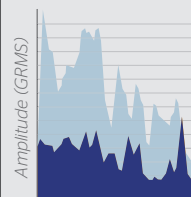

Easily handles today's biggest, most powerful tractors and is designed to take on more.

Lasts as much as 30% longer than any other positive-drive track.

Trackman® RowTech™

Features 70% more tread rubber for greater damage resistance and improved ride quality.

Built with five layers of MAXXTUFF™ steel belting in the carcass - the highest concentration of steel belting reinforcement in the market.

Up to 70% Reduction in Vibration

Heavy Equipment

■ Standard Track