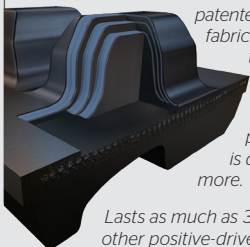

Trackman

New Holland® Tractor

T9 SmartTrax

Row Crop

Genesis T8 Series with SmartTrax

World's Strongest Drive Lugs

ARMORLUG® ULTRA is the first patented drive lug with three fabric layers embedded in the lugs.

Easily handles today's biggest, most powerful tractors and is designed to take on more.

Lasts as much as 30% longer than any other positive-drive track.

Trackman® RowTech™

Features 70% more tread rubber for greater damage resistance and improved ride quality.

Built with five layers of MAXXTUFF™ steel belting in the carcass - the highest concentration of steel belting reinforcement in the market.

Up to 70% Reduction in Vibration

Heavy Equipment

■ Standard Track