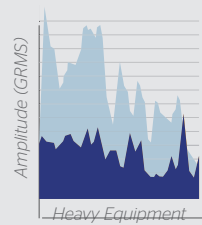

Up to 70% Reduction in Vibration

■ Standard Track
■ Trackman

Our exclusive Anti-Vibration Technology™ and advanced tread design greatly reduces vibration by as much as 50% to 70% versus standard track.

Dramatically improves comfort, especially in heavy-pull operations.