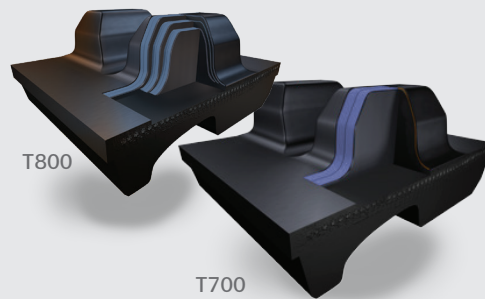

Trackman

TOUGHER, LONGER-LASTING TRACKS BY Trackman

Loc Performance produces 150+ active track specifications and nearly unlimited combinations of track width, length, guide/drive lugs and tread lugs.

WHY TRACKS?

- Greater productivity
- Trackman reduces ground pressure up to 65% compared to tires.
- Less compaction and superior flotation.
- Improved traction and more efficiency in any conditions.

30 YEARS OF INNOVATION

POSITIVE DRIVE RUBBER TRACKS

- MAXXTUFF™ steel belting provides the highest concentration of reinforcement in the market.
- High-performance Trackman T600 XP maximizes drive lug life in high pull/draw bar applications. Up to a 70% reduction in vibration with our exclusive Anti-Vibration Technology.