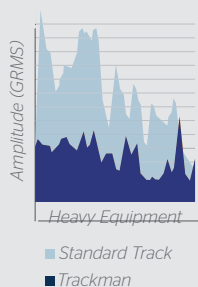

Up to 70% Reduction in Vibration

Our exclusive Anti-Vibration Technology™ and advanced tread design greatly reduces vibration by as much as 50% to 70% versus standard track.

Dramatically improves comfort, especially in heavy-pull operations.