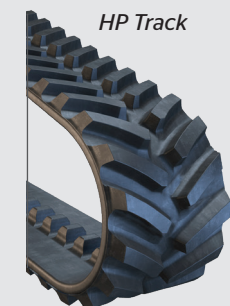

Today's largest, most powerful tractors demand tougher track. It's why John Deere® chose Trackman® to create the first rubber track for its tractors. And Trackman continues to deliver groundbreaking innovations resulting in the most rugged track out there. Without question, our track handles more horsepower and delivers better traction to pull more weight. That means we can take on today's heaviest, most powerful tractors with total confidence.

Trackman

for John Deere®

8000T, 9000T, 8RT, 9RT and 9RX Models

Constructed for Longer Life

Fully-molded lugs deliver unsurpassed durability and longevity.

50% more wires per inch means our track is more durable and longer-lasting than the competition.

Exclusive patented galvanized cables offer superior corrosion resistance.

HP Extreme Track

MAXXTUFF™ steel belt reinforcement is the strongest in the market today.

Wider center design means better clean-out.

Engineered with more usable tread rubber for longer life.

20% thicker carcass resists cuts, punctures and other damage.

HP Track

Double the wire dramatically improves track strength.

Stronger carcass reduces internal track temperatures and improves tread lug performance and wear life.